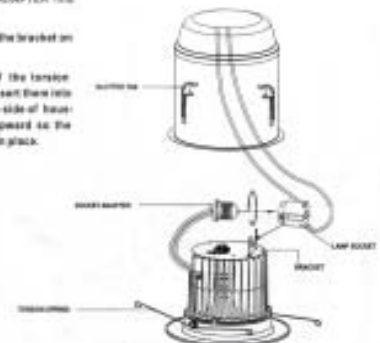

## ASSEMBLY AND INSTALLATION

1. Thread the SOCKET ADAPTER into the LAMP SOCKET.
2. Snap lamp socket to the bracket on the top of trim.
3. Squeeze the arms of the tension spring together and insert them into the notched tabs on the side of housing. Push the trim upward so the springs hold the trim in place.