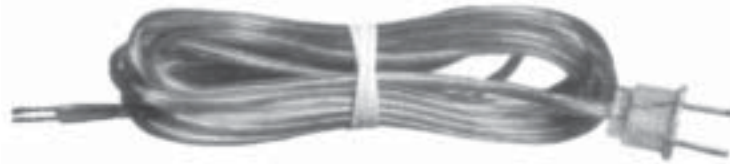

SPT-2 18/2 Cordsets

8 feet long with molded plug

- 27142 -silver
- 24512 -white
- 27199 -brown
- 27250 -black
- 24545 -clear gold

250 foot spools

Ground wire 18 ga. 10" long with 6/32 slip lug 25050

Ground wire 18 ga. 10" long with 8/32 slip lug 23881

18ga. bare copper wire 250 ft. spool

29110

18/2, SPT-2

- 24368 -clear gold
- 24138 -black
- 23636 -white
- 23811 -brown
- 23965 -clear silver

18/2, SPT-1

- 23485 -clear silver
- 23644 -brown
- 23710 -white
- 23570 -black
- 23657 -clear gold